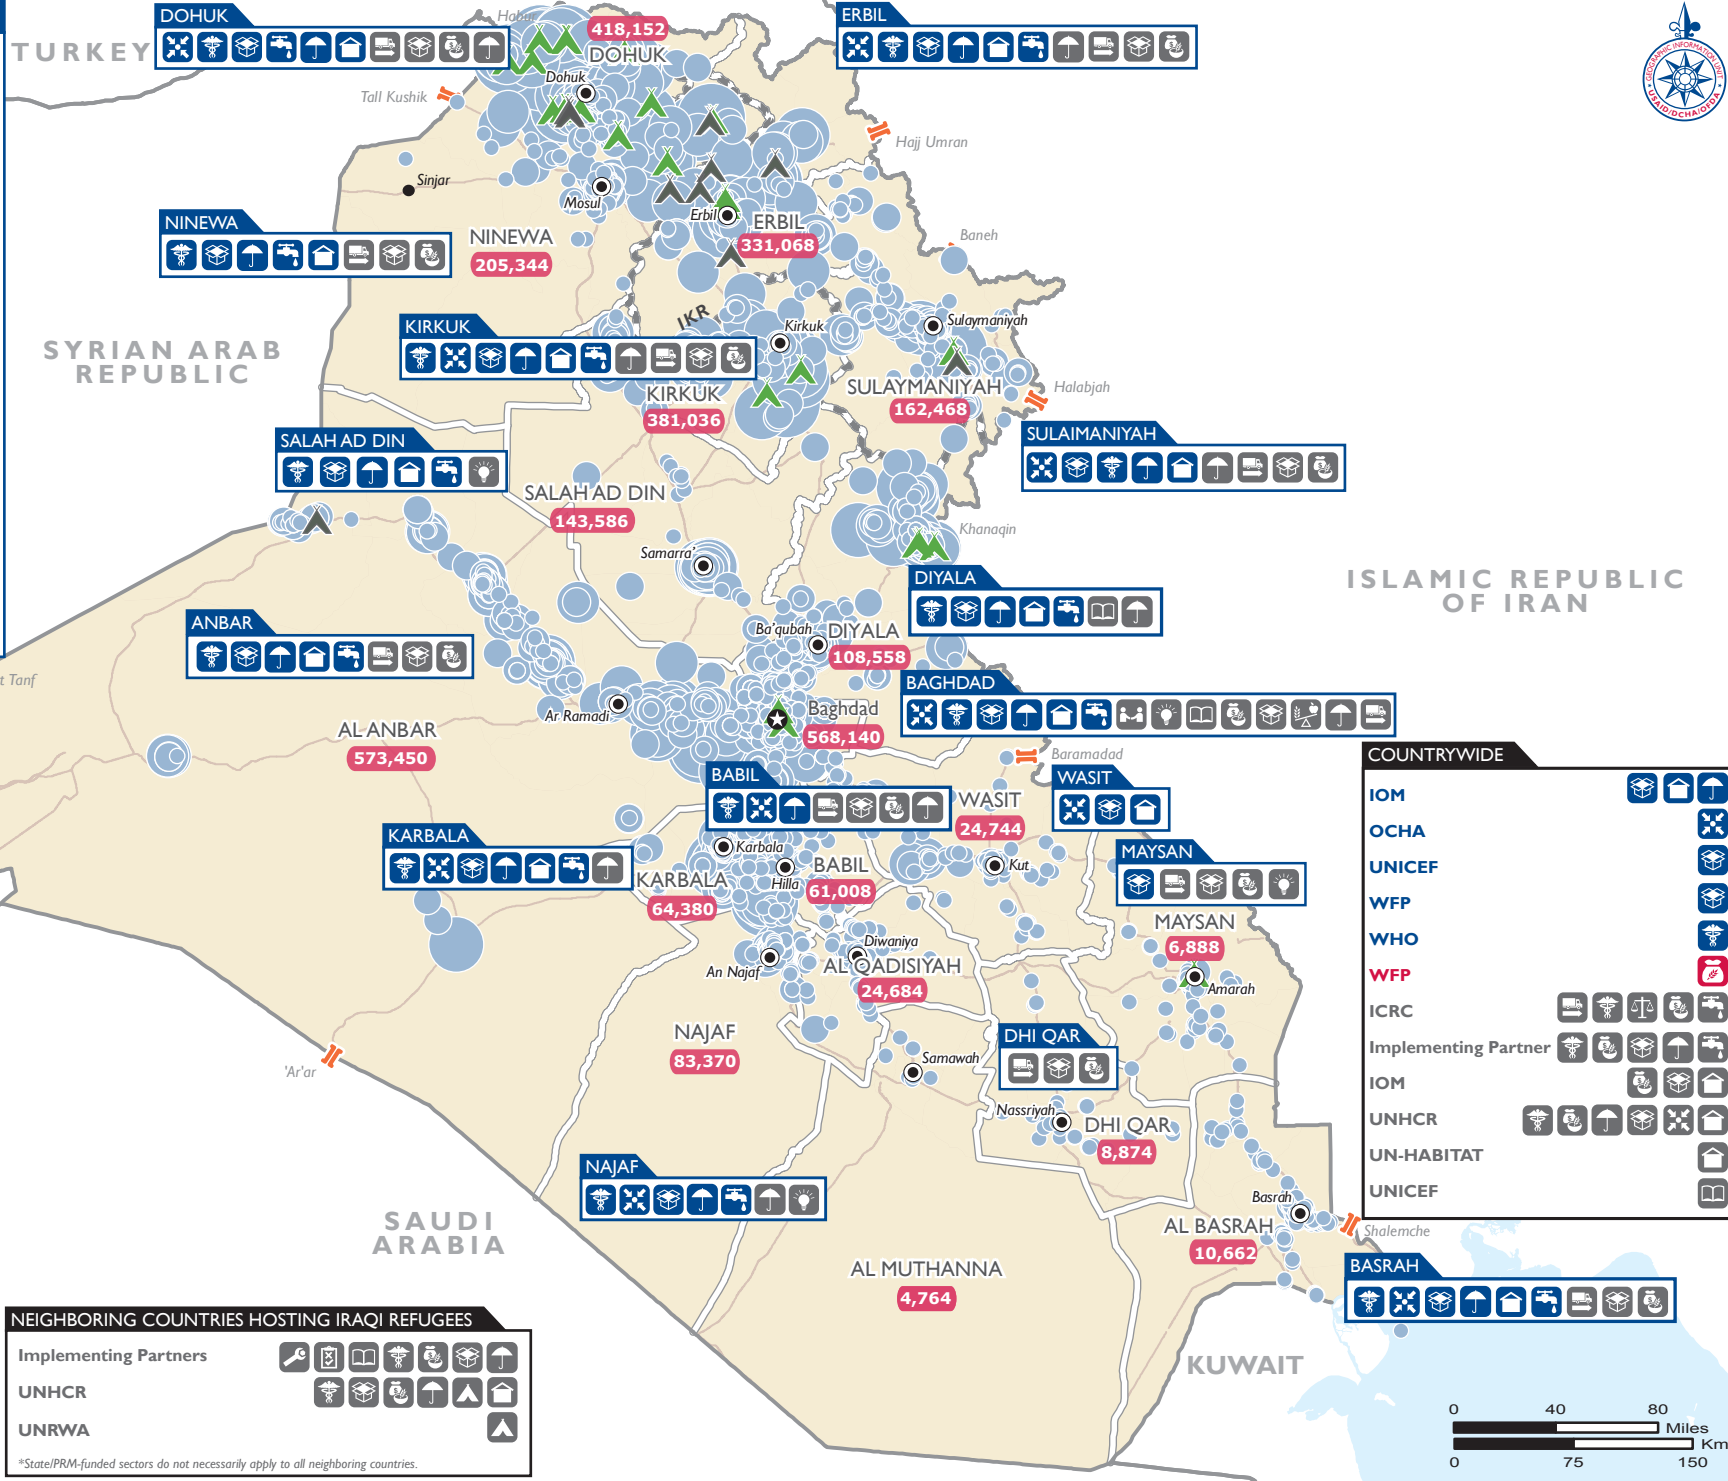

HUMANITARIAN PROGRAMS

USAID/OFDA USAID/FFP
State/PRM

-  Advocacy and Reconciliation
-  Capacity-Building for Government
-  Case Management
-  Durable Solutions
-  Education
-  Emergency Response
-  Health
-  Humanitarian Coordination and Information Management
-  Humanitarian Law
-  Food Assistance
-  Livelihoods
-  Logistics and Relief Commodities
-  Nutrition
-  Protection
-  Refugee Assistance
-  Shelter and Settlements
-  WASH

KEY

 Border Crossing / Entry Point

SOURCES: State HIU, USG

 Iraqi Kurdistan Region (IKR)

 Syrian Refugee Camp

 Iraqi IDP Camp

SOURCE: State HIU

IDP Locations (and est. population)

SOURCE: IOM, 11/18/15

 IDPs in Governorate

SOURCE: IOM, 11/18/15

COUNTRYWIDE

- IOM 
- OCHA 
- UNICEF 
- WFP 
- WHO 
- WFP 
- ICRC    
- Implementing Partner     
- IOM 
- UNHCR     
- UN-HABITAT 
- UNICEF 