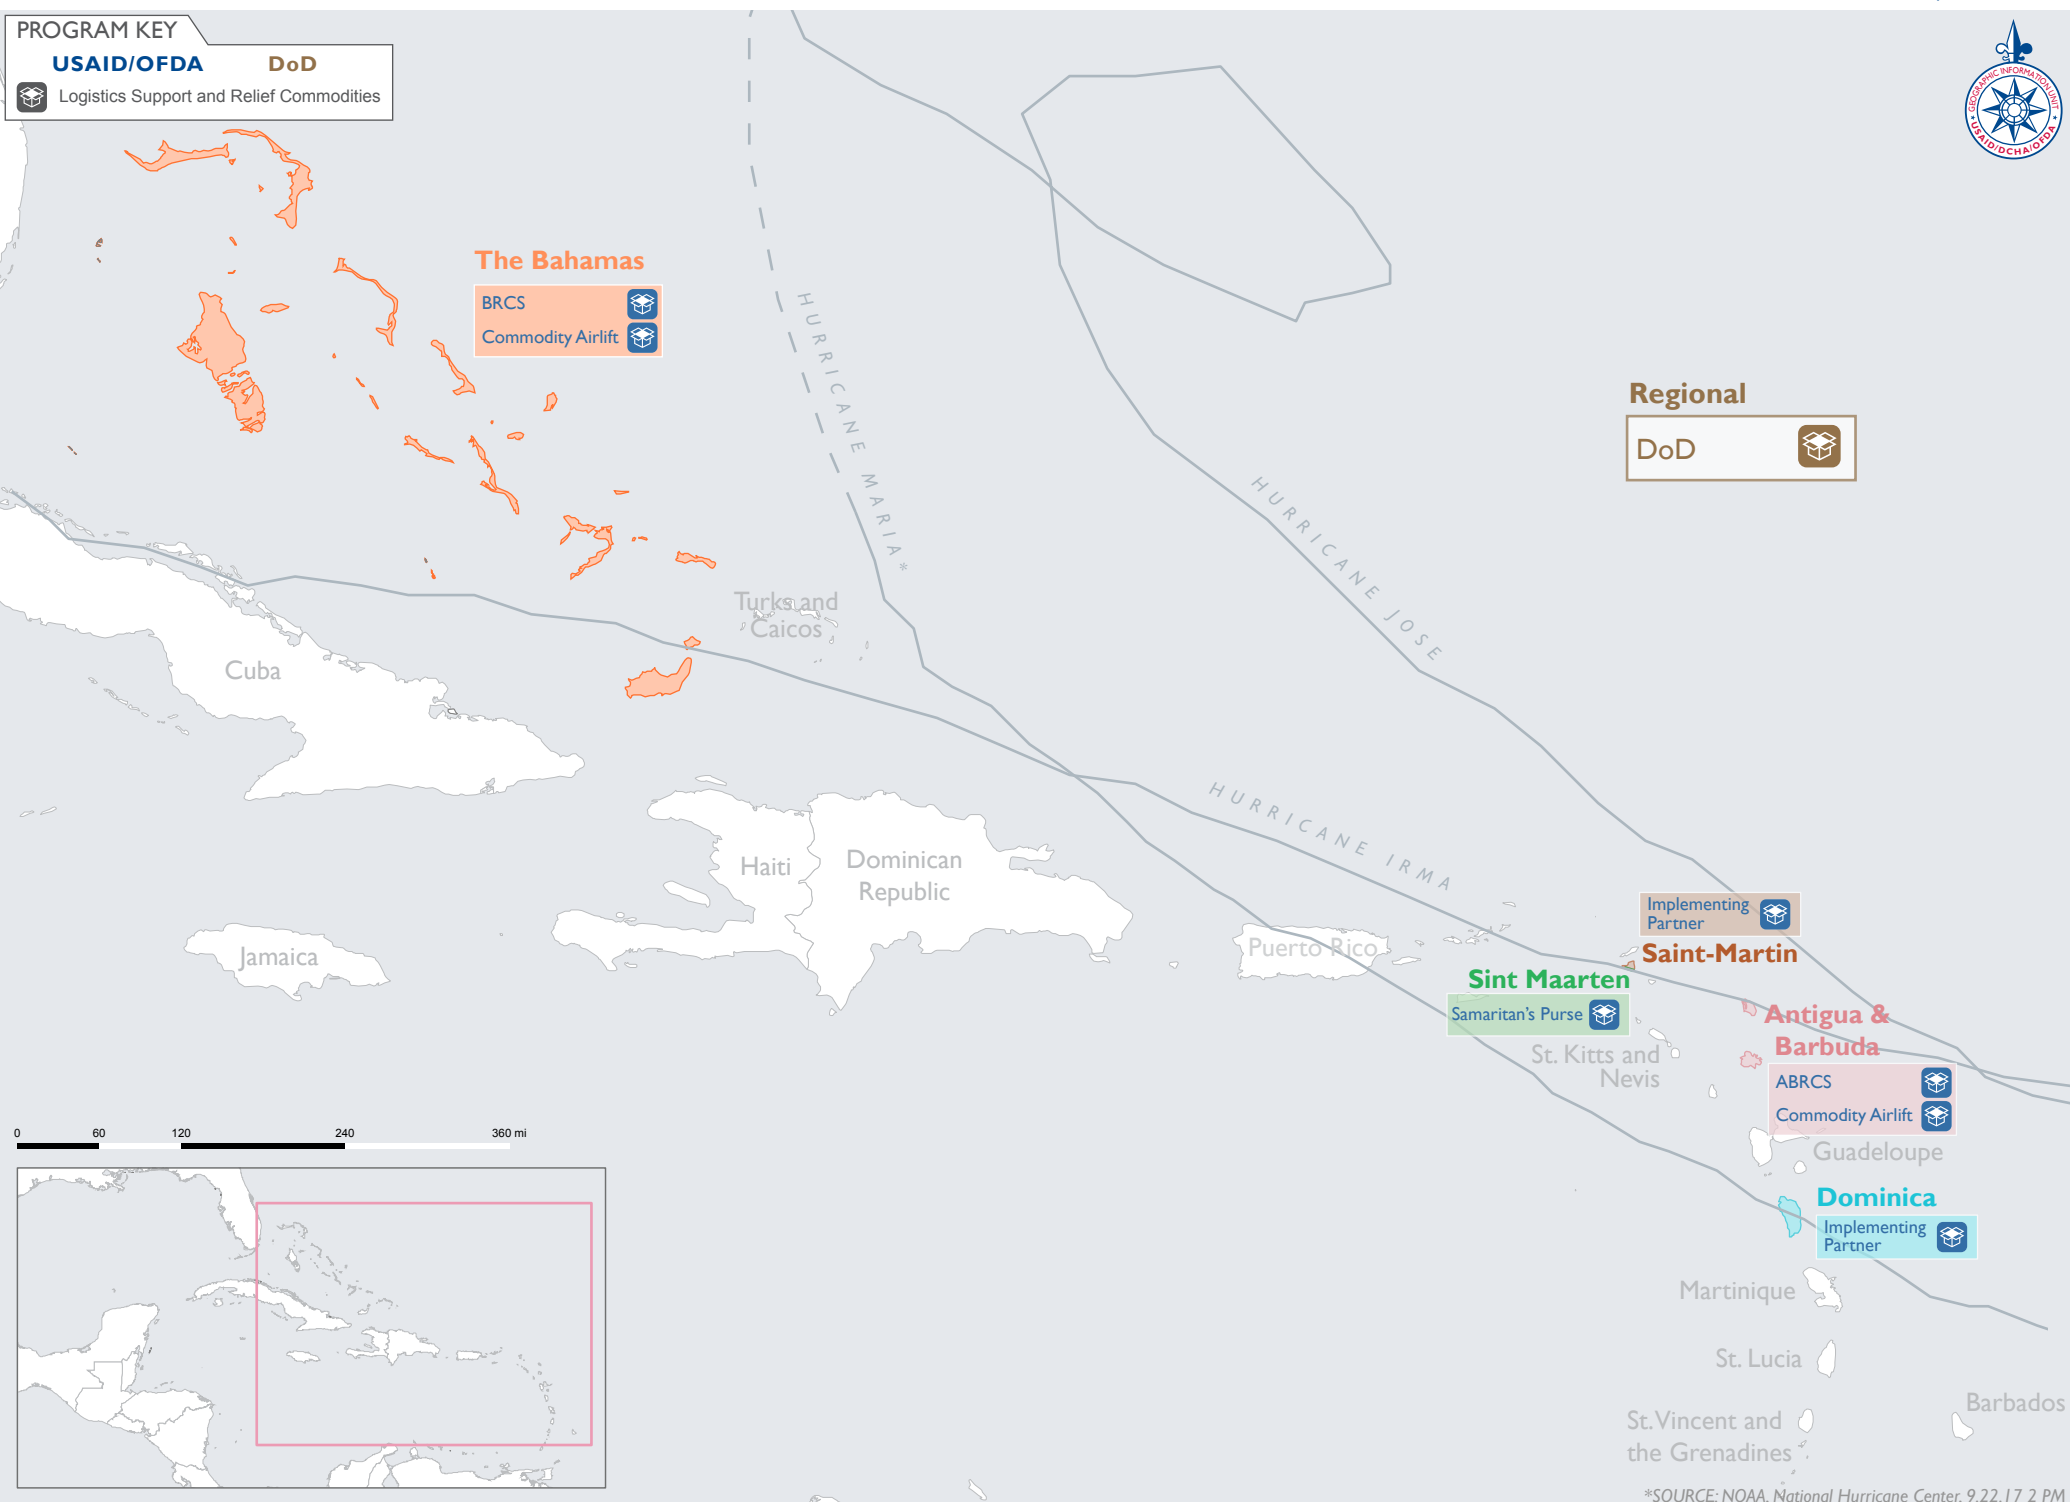

PROGRAM KEY

USAID/OFDA **DoD**

Logistics Support and Relief Commodities

The Bahamas

BRCS

Commodity Airlift

Regional

DoD

*SOURCE: NOAA, National Hurricane Center, 9.22.17 2 PM