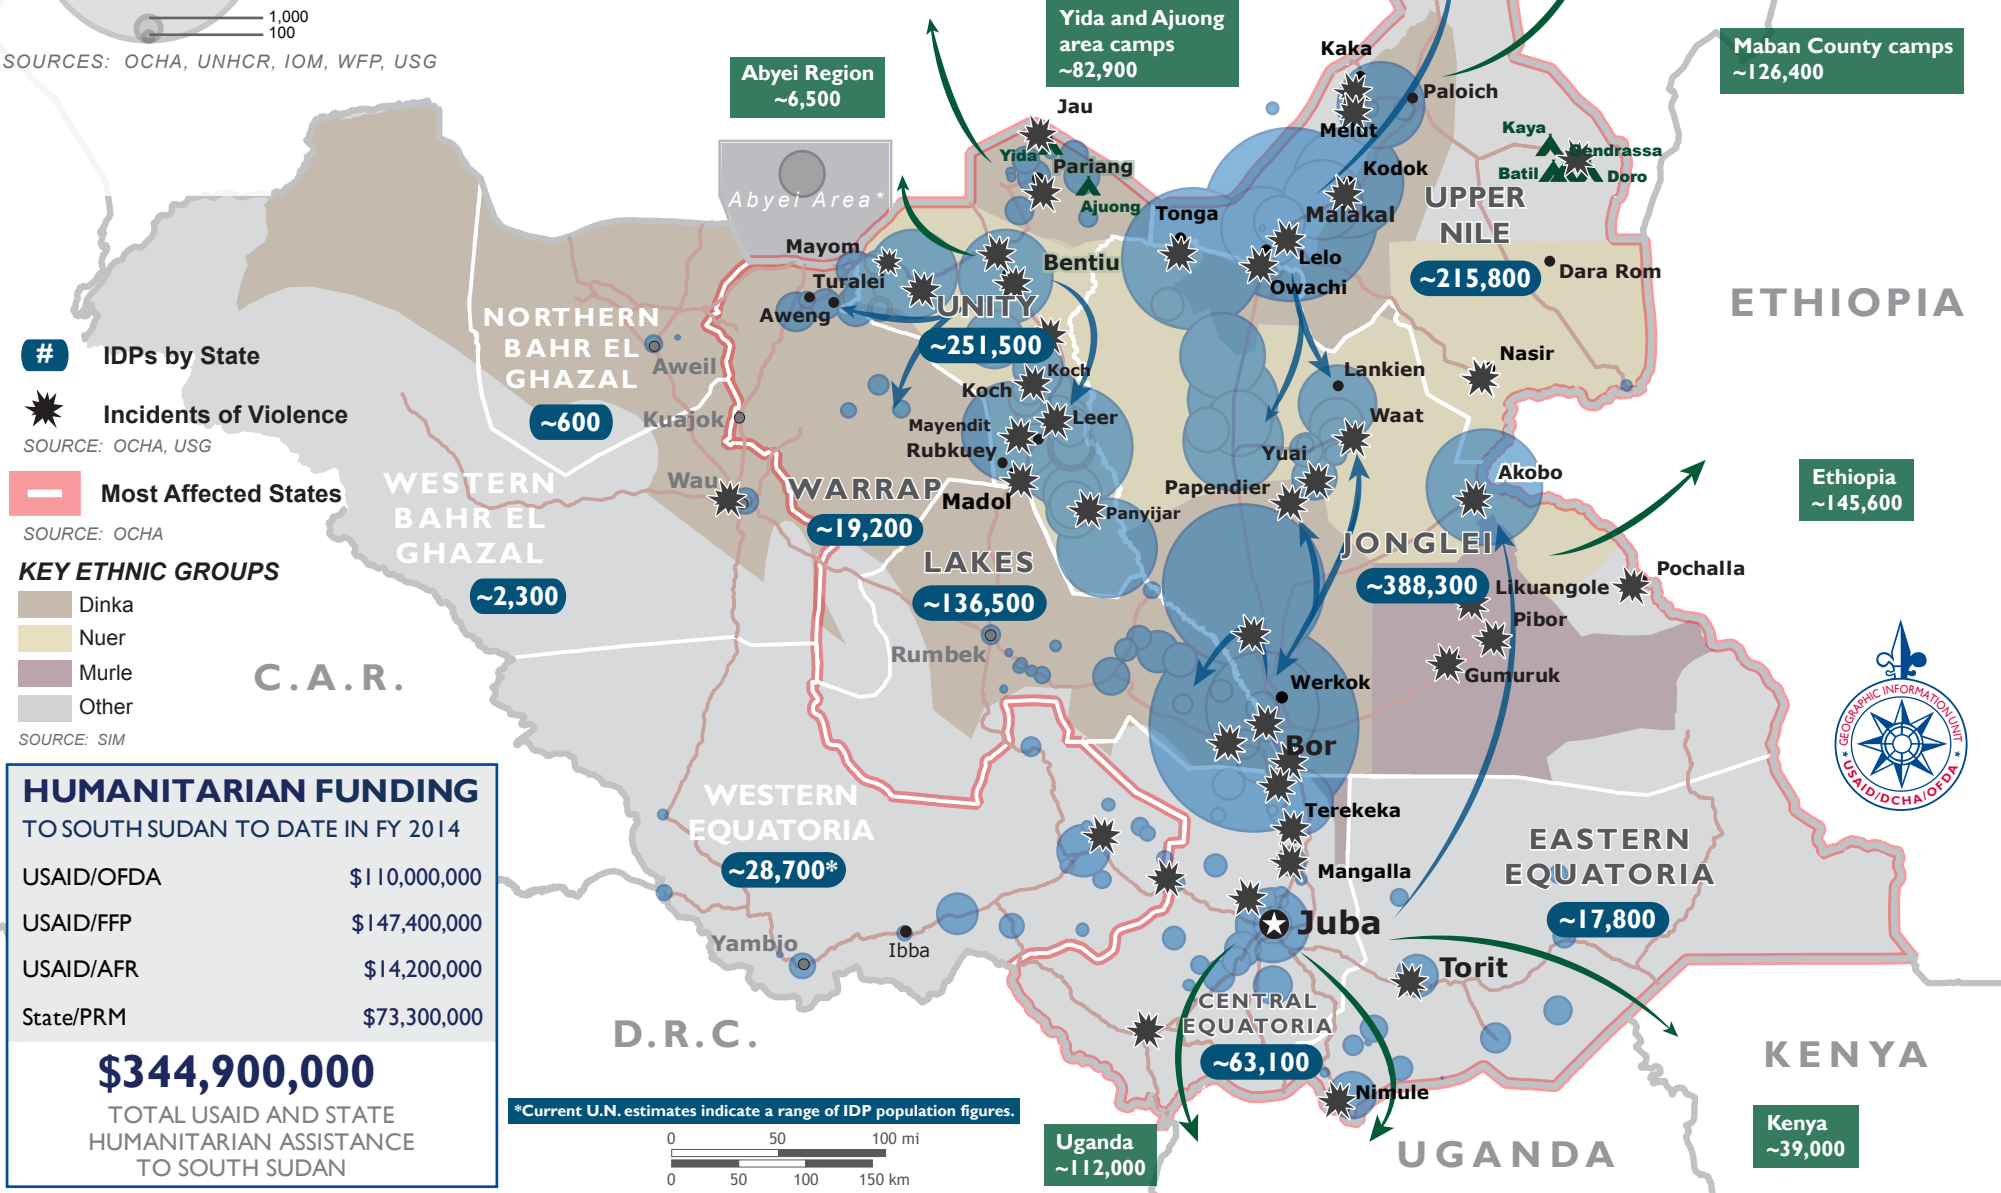

## DISPLACED POPULATION

SOURCES: OCHA, UNHCR, IOM, WFP, USG

**Sudan 86,300**  
(Includes an unconfirmed number of refugees and nomads who have arrived in Sudan.)

# IDPs by State

★ Incidents of Violence  
SOURCE: OCHA, USG

— Most Affected States  
SOURCE: OCHA

**KEY ETHNIC GROUPS**

- Dinka
- Nuer
- Murle
- Other

SOURCE: SIM

**HUMANITARIAN FUNDING TO SOUTH SUDAN TO DATE IN FY 2014**

USAID/OFDA	\$110,000,000
USAID/FFP	\$147,400,000
USAID/AFR	\$14,200,000
State/PRM	\$73,300,000
<b>TOTAL USAID AND STATE HUMANITARIAN ASSISTANCE TO SOUTH SUDAN</b>	<b>\$344,900,000</b>

\*Current U.N. estimates indicate a range of IDP population figures.