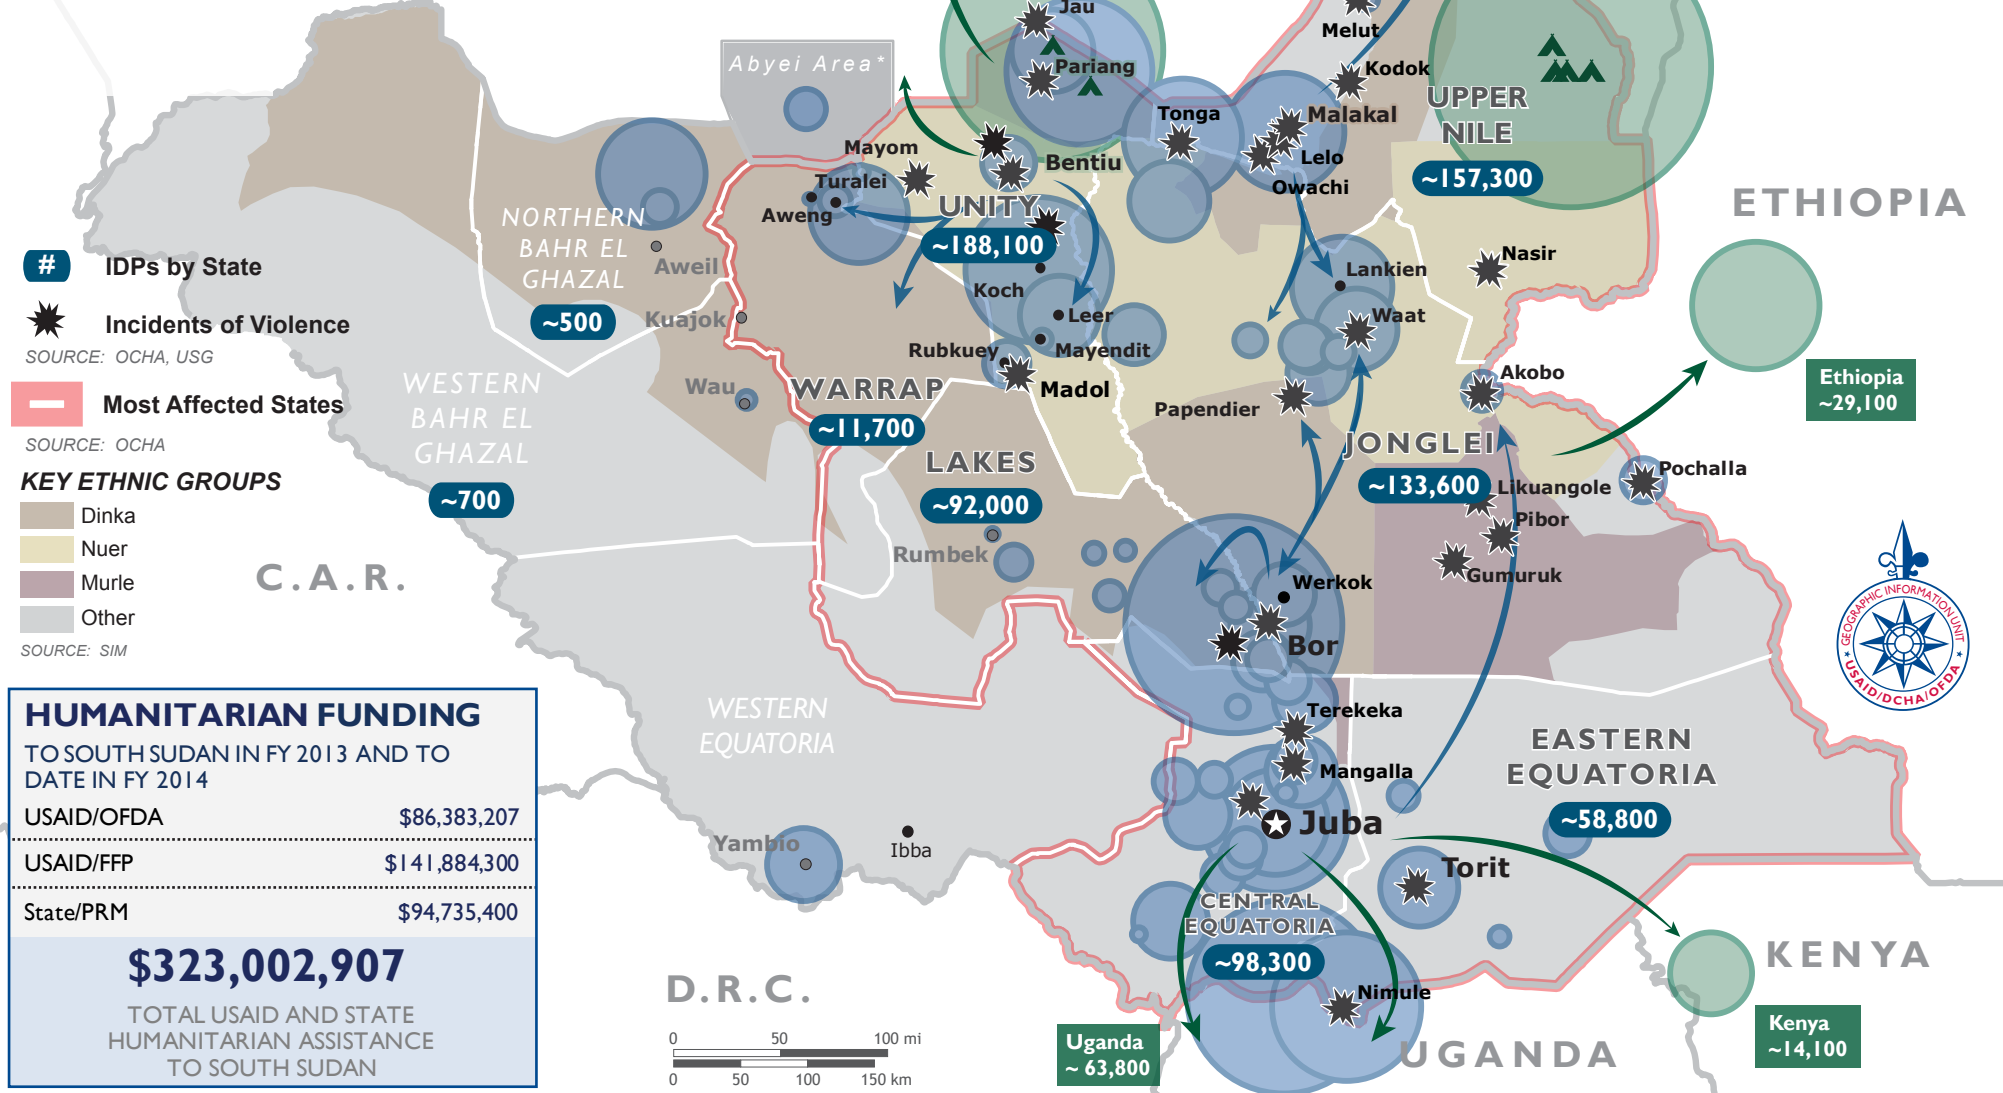

DISPLACED POPULATION

SOURCES: OCHA, UNHCR, IOM, WFP, USG

An unconfirmed number of people from South Sudan are sheltering in Sudan.

IDPs by State

★ Incidents of Violence

SOURCE: OCHA, USG

— Most Affected States

SOURCE: OCHA

KEY ETHNIC GROUPS

- Dinka
- Nuer
- Murle
- Other

SOURCE: SIM

HUMANITARIAN FUNDING

TO SOUTH SUDAN IN FY 2013 AND TO DATE IN FY 2014

USAID/OFDA	\$86,383,207
USAID/FFP	\$141,884,300
State/PRM	\$94,735,400

\$323,002,907

TOTAL USAID AND STATE HUMANITARIAN ASSISTANCE TO SOUTH SUDAN

D.R.C.