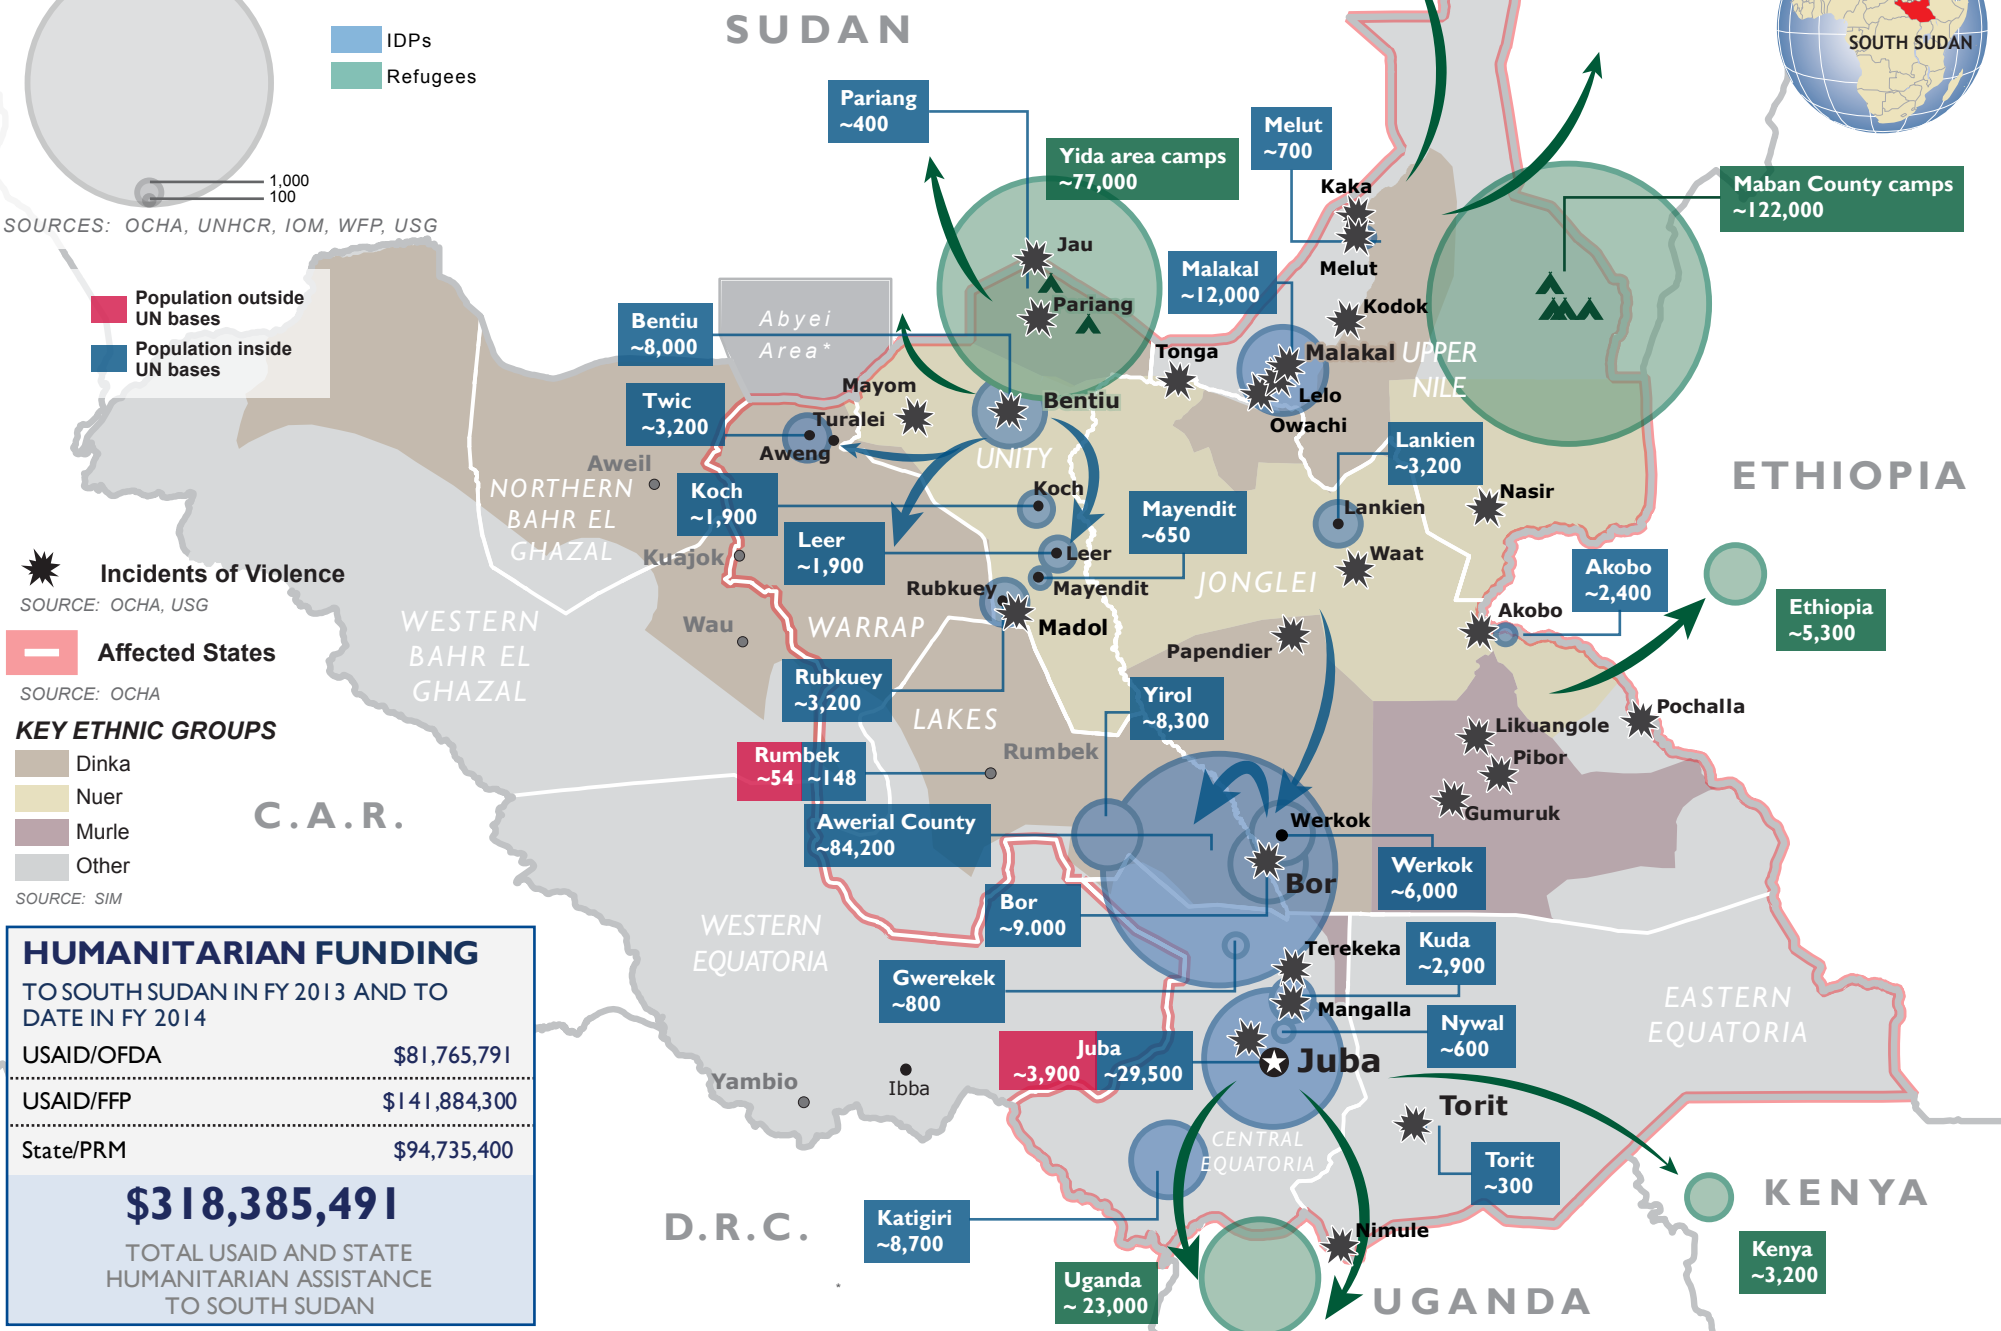

## DISPLACED POPULATION

SOURCES: OCHA, UNHCR, IOM, WFP, USG

★ Incidents of Violence  
SOURCE: OCHA, USG

— Affected States  
SOURCE: OCHA

### KEY ETHNIC GROUPS

SOURCE: SIM

## HUMANITARIAN FUNDING

TO SOUTH SUDAN IN FY 2013 AND TO DATE IN FY 2014

USAID/OFDA	\$81,765,791
USAID/FFP	\$141,884,300
State/PRM	\$94,735,400

**\$318,385,491**

TOTAL USAID AND STATE HUMANITARIAN ASSISTANCE TO SOUTH SUDAN

An unconfirmed number of people from South Sudan are sheltering in Sudan as of January 4.

The boundaries and names used on this map do not imply official endorsement or acceptance by the U.S. Government. \* Final sovereignty status of Abyei Area pending negotiations between South Sudan and Sudan.